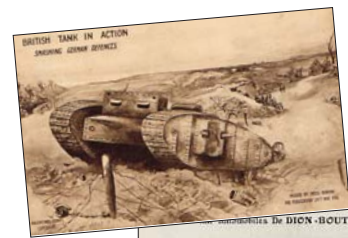

Weymouth

317. Harbour from the Nothe Gardens
  pub'd Salmon VG.....£1.25
  318. Alexandra Gardens & bandstand RP
  pu 1905 G.....£5
  319. The swans pub'd Boots pu VG.....£2.50
  320. The Pavilion RP pub'd Rapid Photo
  G.....£2.50
  321. Weymouth from The Nothe, superb
  RP pub'd Photochrom VG.....£6
  322. Aerial view RP pub'd Aero Pictorial
  VG.....£4
  323. The Sands animated RP pub'd Rapid
  Photo pu 1908 F.....£3
  324. Jubilee Clock & Promenade RP
  VG.....£1.50
  325. Superb RP of seafront & beach pu
  1905 VG.....£7
  326. Brunswick Terrace RP VG.....£4
  1950s/1960s
  327. Newark, Kirkgate animated RP pub'd
  Frith VG.....£2.50
  328. Roker Pier & Seaburn promenade RP
  pu 1956 G.....£2
  329. Sheffield, Firvale, animated steet
  scene RP pub'd Kenyon VG.....£4

122