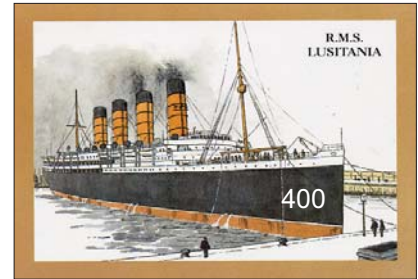

404. SS *Ugania*.....50p
  405. SS *Uganda* pub'd Ramsey.....75p
  406. Humber Ferry PS *Lincoln Castle* pub'd
  Bamforth £1
  407. Pandoro arriving at Fleetwood pub'd
  Bamforth.....75p
  408. Channel ferries sel'n (5).....£2.50
  Artist-drawn ships pub'd M. Tanner
  409. RMS *Lusitania*.....75p
  410. *Queen Mary & Queen Mary 2*.....75p
  411. PS *Great Western*.....75p
  412. SS *City of New York*.....75p
  413. RMS *Mauretania*.....75p
  414. RMS *Queen Mary*.....75p
  415. SS *Canberra*.....75p
  416. RMS *Queen Mary 2*.....75p
  417. HMS *Victory* in action at Trafalgar
  418. Crew manning guns at Battle of
  Trafalgar.....75p
  Pub'd John Hinde
  419. British Rail steamer, St. Peter Port...£1
  420. Mailboat & ferryboat, Dun Laoghaire
  harbour.....£1
  421. Car ferry, Dun Laoghaire harbour.....£1

SPORT

422. Action portraits of famous footballers
  pub'd Prescott-Pickup. Info backs
  (60).....£12